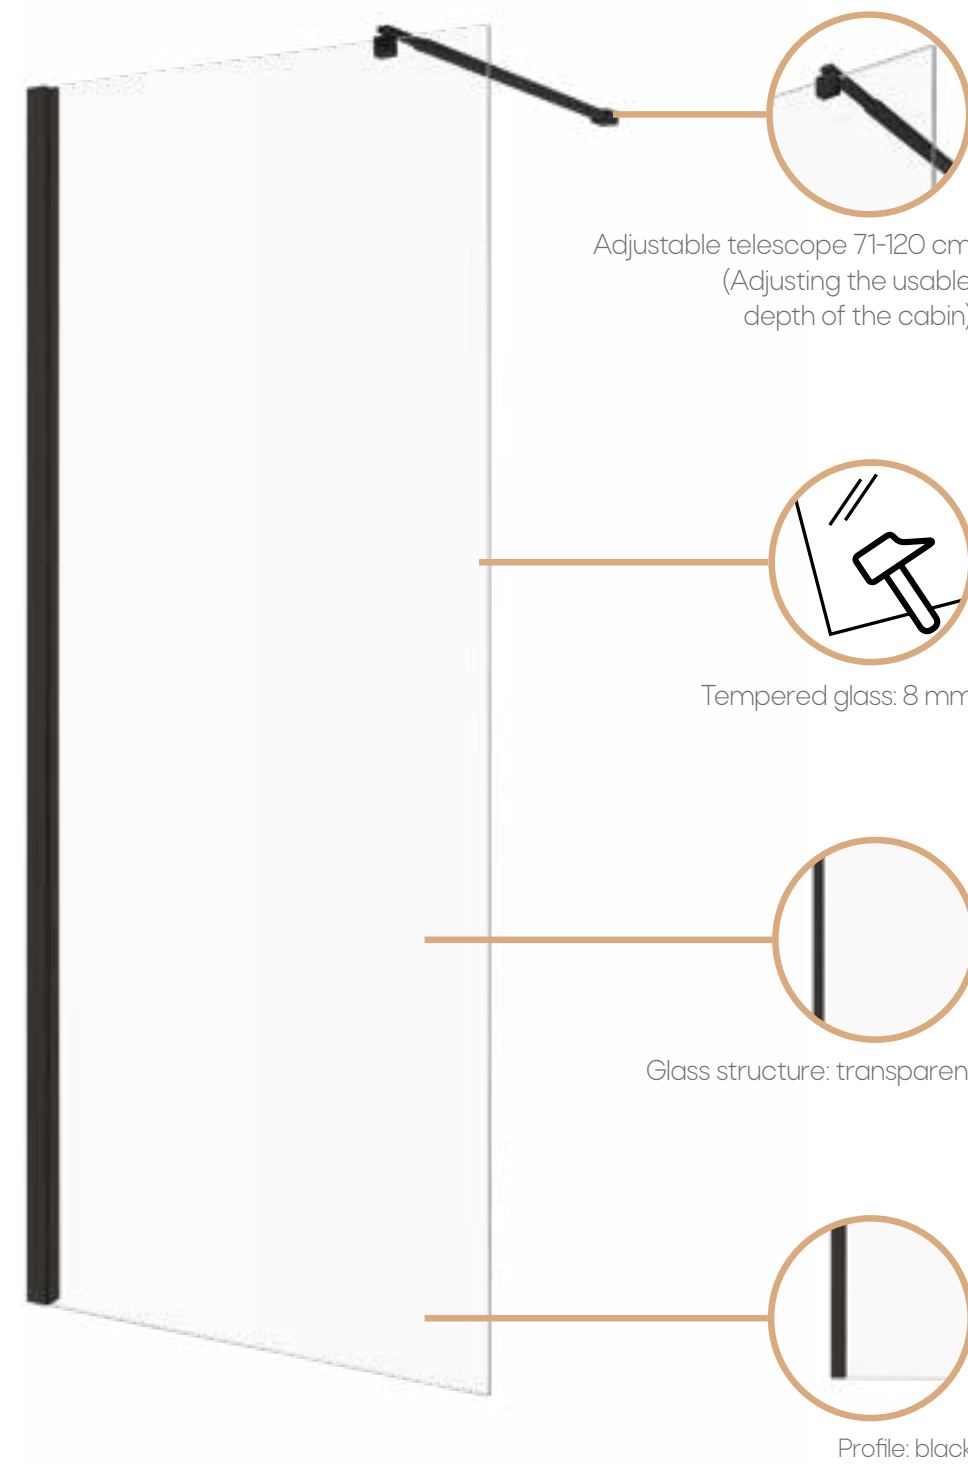

WALK-IN

WALK-IN CABIN Transparent glass,
8 mm, shiny-glass coating, black