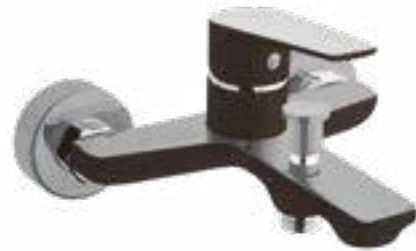

Bath mixer
DOKOS