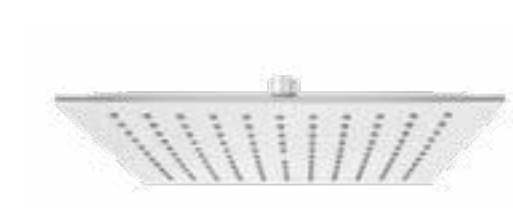

Rain shower
ECO VISTA 25

SC-D1-021

- Movable shower head, slim - 4 mm
- 25 x 25 cm, anti-calc
- 120 spray points
- Material: ABS
- Colour: chrome

Rain shower
ECO SOLIS 25

SC-D1-022

- Movable shower head, slim - 4 mm
- Ø 25 cm, anti-calc
- 90 spray points
- Material: ABS
- Colour: chrome