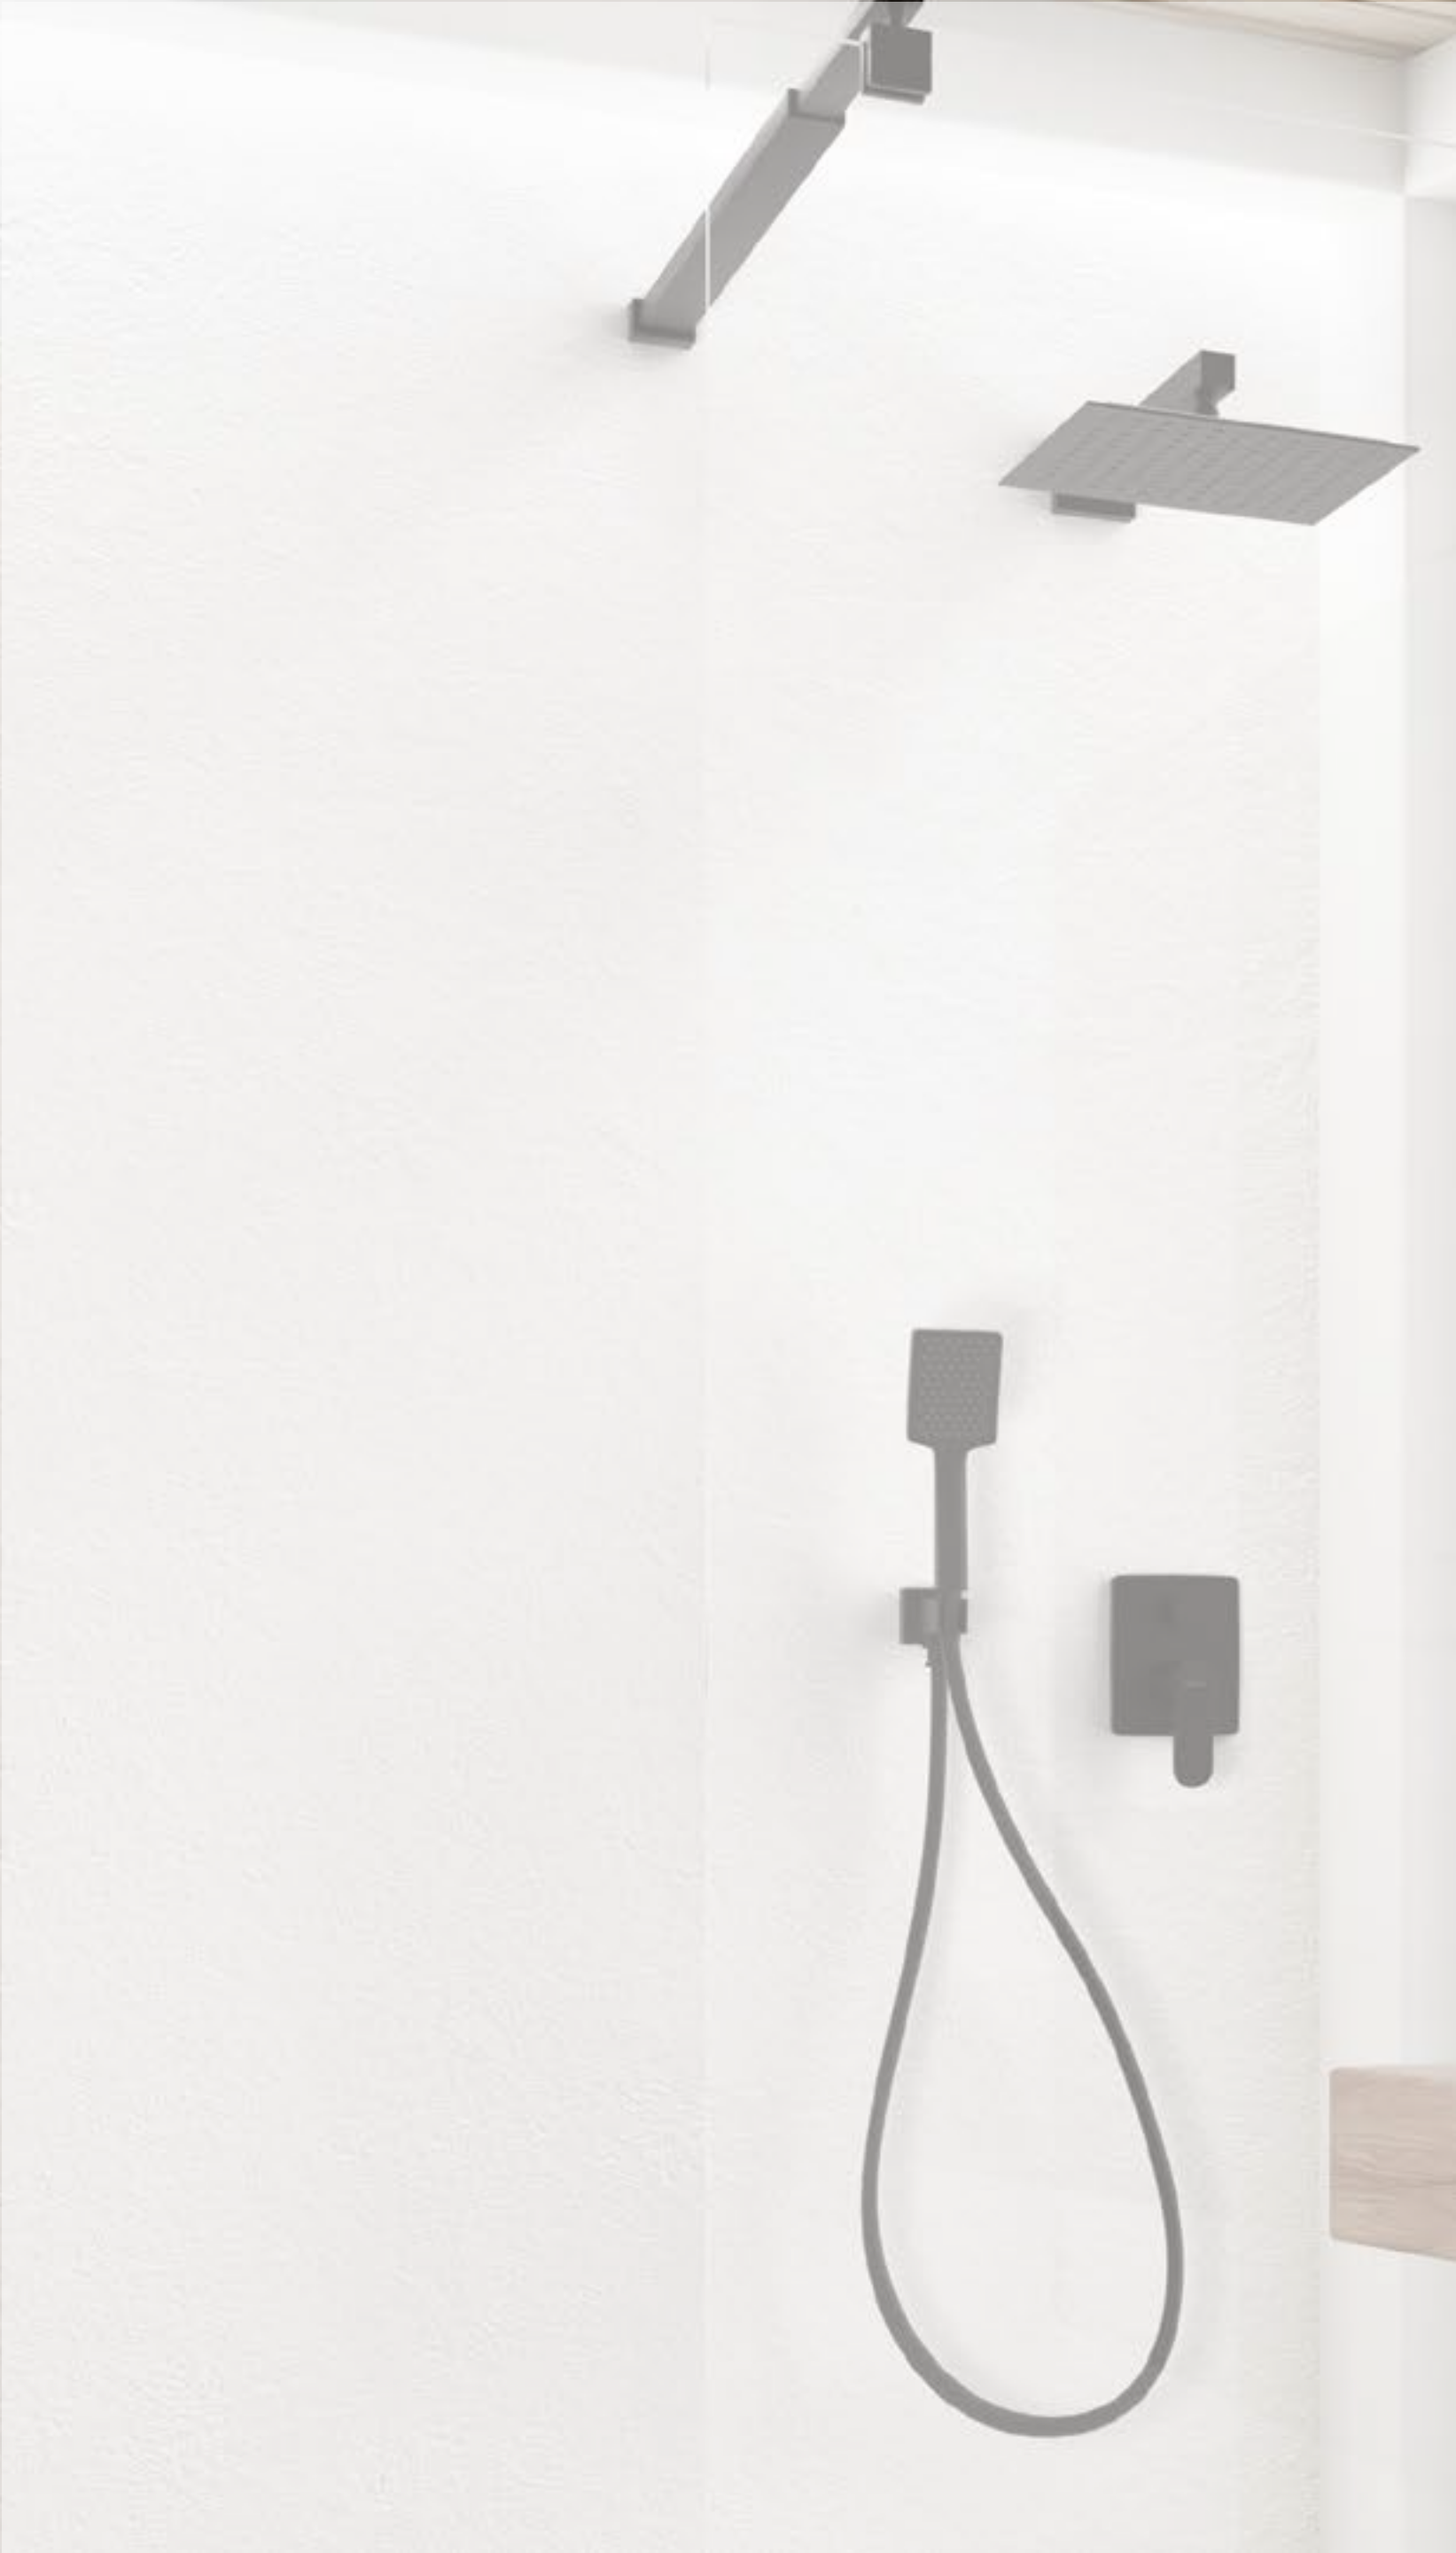

SHOWER CABINS

As an alternative to a bathtub or a complement to the bathing space, shower cabins and shower trays are practical solutions that allow you to save space in the bathroom and enhance its usability. Shower cabins are made of durable and damage-resistant tempered glass, with sliding or hinged doors. Shower trays are acrylic, hygienic, and easy to clean. They come in various sizes and shapes, suitable for corner or wall mounting. In addition, our offer includes rain showers and shower sets that can be matched in terms of functionality and design to the chosen shower tray and cabin.

Walk-in showers are shower cabins without a shower tray, open, and usually consisting of a glass wall without movable elements. They stand out with a modern and minimalist design, are easy to clean, save space, and offer ample possibilities for interior design. Walk-in cabins allow for organizing space, discreetly defining the bathing area. The absence of thresholds enhances convenience, making it accessible even for individuals with mobility issues.