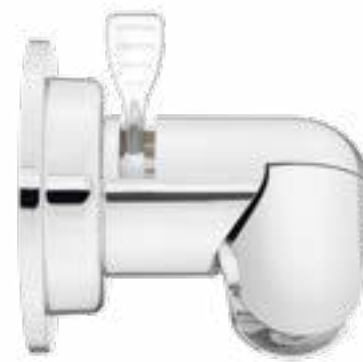

Point handle with suction cup

AU-00-P03

- No tools
- Mocowanie na przyssawkę
- Lifting force: 25 kg
- Point holder with adjustable position of the shower head
- Material: Brass chrome
- Colour: chrome