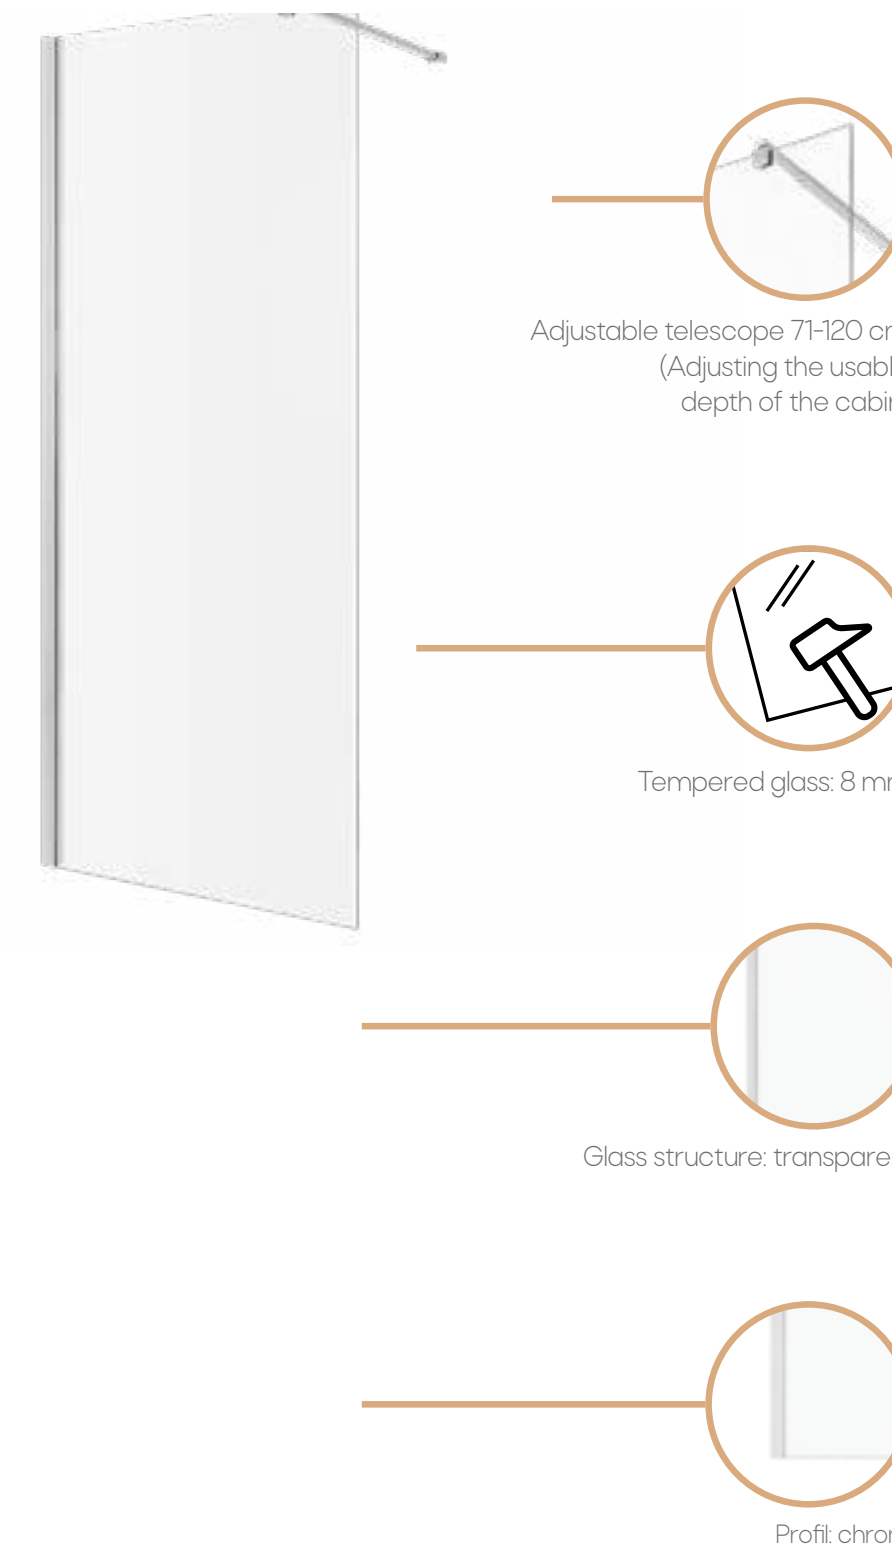

AK-32-184
80 x 200 cm

AK-32-194
90 x 200 cm

AK-32-104
100 x 200 cm

AK-32-114
110 x 200 cm

AK-32-124
120 x 200 cm

Cabin height: 200 cm
The cab can be mounted
as a right or left version

SHINY
GLASS

Special coating for easy cleaning

WALK-IN CABIN Transparent glass,
8 mm, shiny-glass coating, chrome