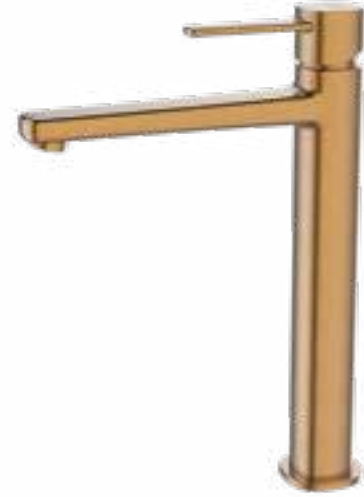

PVD coating

NEW!

Washbasin mixer GLAMOUR

- Single lever, vertically-mounted
- Ceramic cartridge 25 mm
- Aerator, water-saving, silicone
- Colour: copper

Included:

- Quick fitting system
- Click-clack plug, copper
- Connecting hoses 3/8", 40 cm x 2 pcs.

BU-02-W14

- Single lever, vertically-mounted
- Ceramic cartridge 25 mm
- Aerator, water-saving, silicone
- Colour: copper

Included:

- Quick fitting system
- Click-clack plug, copper
- Connecting hoses 3/8", 40 cm x 2 pcs.

- Single lever, wall-mounted
- Ceramic cartridge 35 mm
- Plastic aerator
- Colour: copper

Included:

- Adjustable point holder
- Steel double lock shower hose, anti twist, 150 cm
- 1-function shower head (normal), 3 x 23 cm

- Single lever, wall-mounted
- Ceramic cartridge 35 mm
- Colour: copper

Included:

- Adjustable point holder
- Steel double lock shower hose, anti twist, 150 cm
- 1-function shower head (normal), 3 x 23 cm

- Height-adjustable shower column: from 94 to 138 cm
- Top shower head: square, 22 x 22 cm, slim, made of stainless steel, with low water consumption and limited dripping after disconnection with the anti-calc system
- 1-function shower head (normal) with anti-calc system
- Adjustable slide handle - provides convenience of use
- The selection of the shower source is made by a manual switch integrated with the mixer.
- The mixer spout can be disassembled - changing its function to a shower mixer
- Bath mixer with folding spout - changes stream of water from the spout to the rain shower head
- Stainless steel double lock shower hose, 150 cm
- Colour: copper