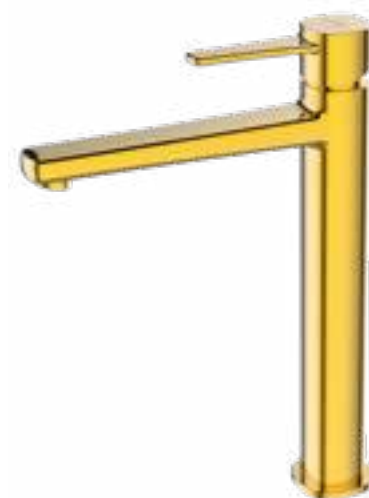

BU-02-W09

- Single lever, vertically-mounted
- Ceramic cartridge 25 mm
- Aerator, water-saving, silicone
- Colour: gold

Included:

- Quick fitting system
- Connecting hoses 3/8", 40 cm x 2 pcs.

Bidet mixer
GLAMOUR