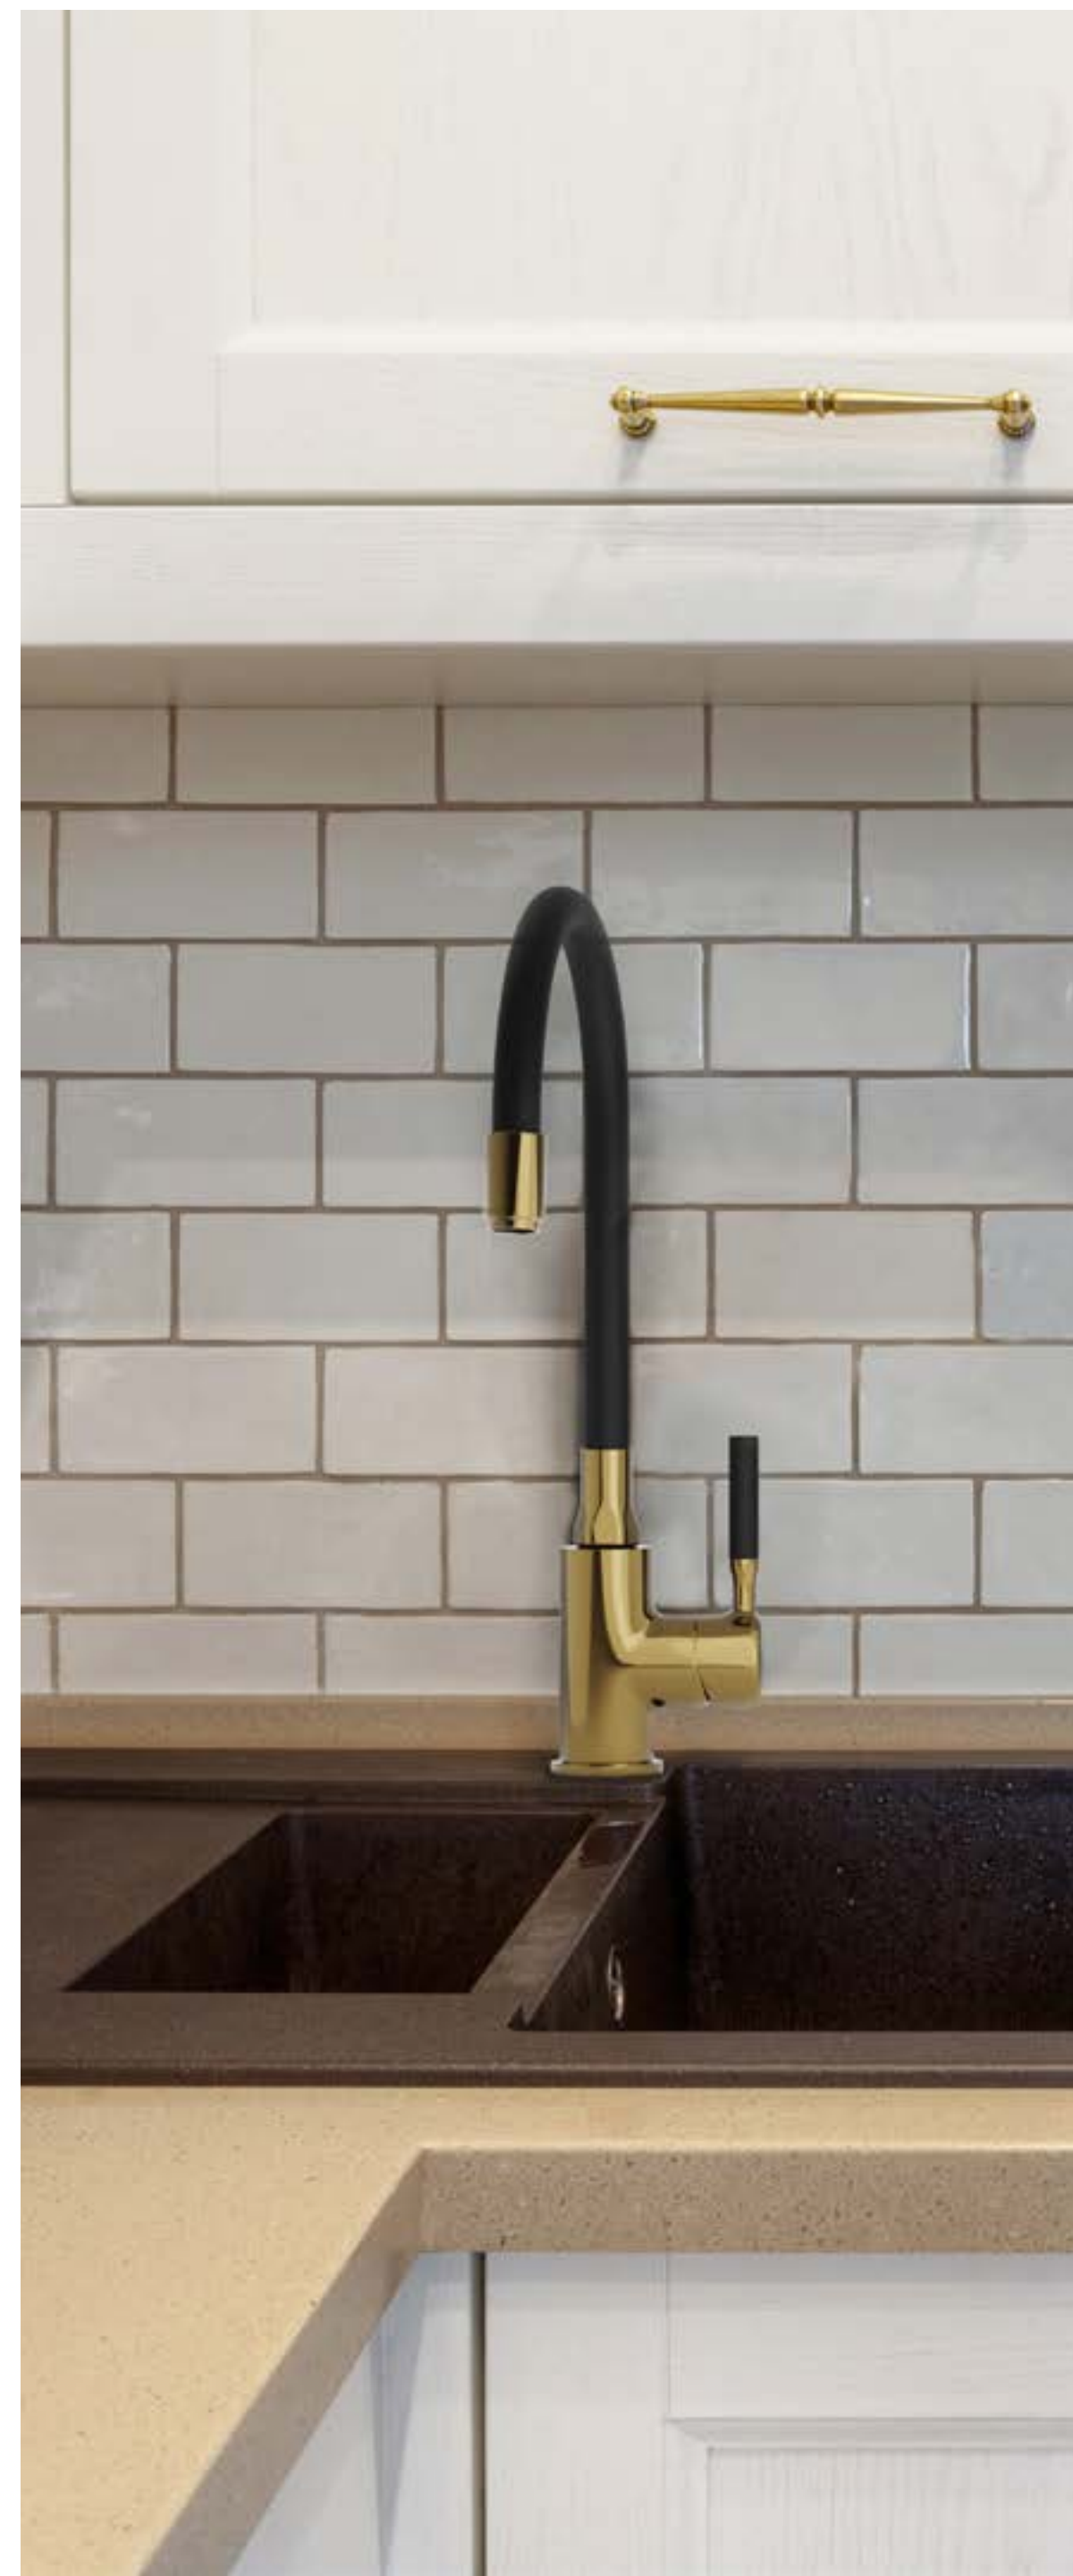

Sink mixer GLAMOUR

BZ-02-L17

- Single lever, vertically-mounted with a flexible spout
- Ceramic cartridge 35 mm
- Aerator, water-saving, silicone
- Colour: black-gold

Included:

- Quick fitting system
- Connecting hoses 3/8", 45 cm x 2 pcs.

Sink mixer MAGIC

BZ-08-L14

- Single lever, vertically-mounted with a flexible spout
- Ceramic cartridge 35 mm
- Aerator, water-saving, silicone
- Colour: black/rose gold

Included:

- Quick fitting system
- Connecting hoses 3/8", 45 cm x 2 pcs.

IRON

Sink mixer IRON

BZ-53-L02
Colour: white/inox

BZ-53-L04
Colour: black/inox

BZ-53-L23
Colour: inox

- Single lever, vertically-mounted
- Ceramic cartridge 35 mm
- Swivel spout
- Aerator, water-saving, silicone
- Material: 304 stainless steel

Included:

- Quick fitting system
- Connecting hoses 3/8", 45 cm x 2 pcs.